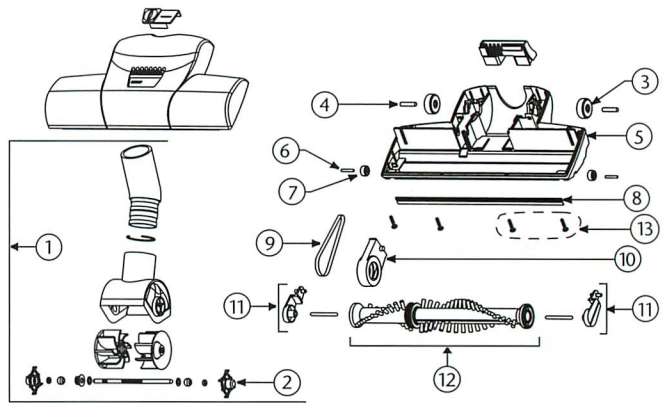

REPLACEMENT PARTS

Turbo Brush Replacement Parts

No.	Product Name	List Price
1	104011 1 1/4" Neck Assembly Complete	20.97
	104012 1 1/2" Neck Assembly Complete	20.97
2	103974 Bushing w/Holder	6.50
3	104017 Back Wheel, Set of 2	2.14
4	104016 Rear Axle, Set of 2	1.99
5	104021 Bottom Cover	17.70
6	104018 Front Axle, Set of 2	1.70
7	104019 Front Wheel, Set of 2	2.70
8	104022 Squeegee	2.24
9	104020 Belt	5.63
10	104023 Belt Guard	.85
11	103975 Brush Arm, Set of 2	3.59
12	104024 Brush Roller Assembly	19.66
13	106525 Screws, Set of 2	1.01